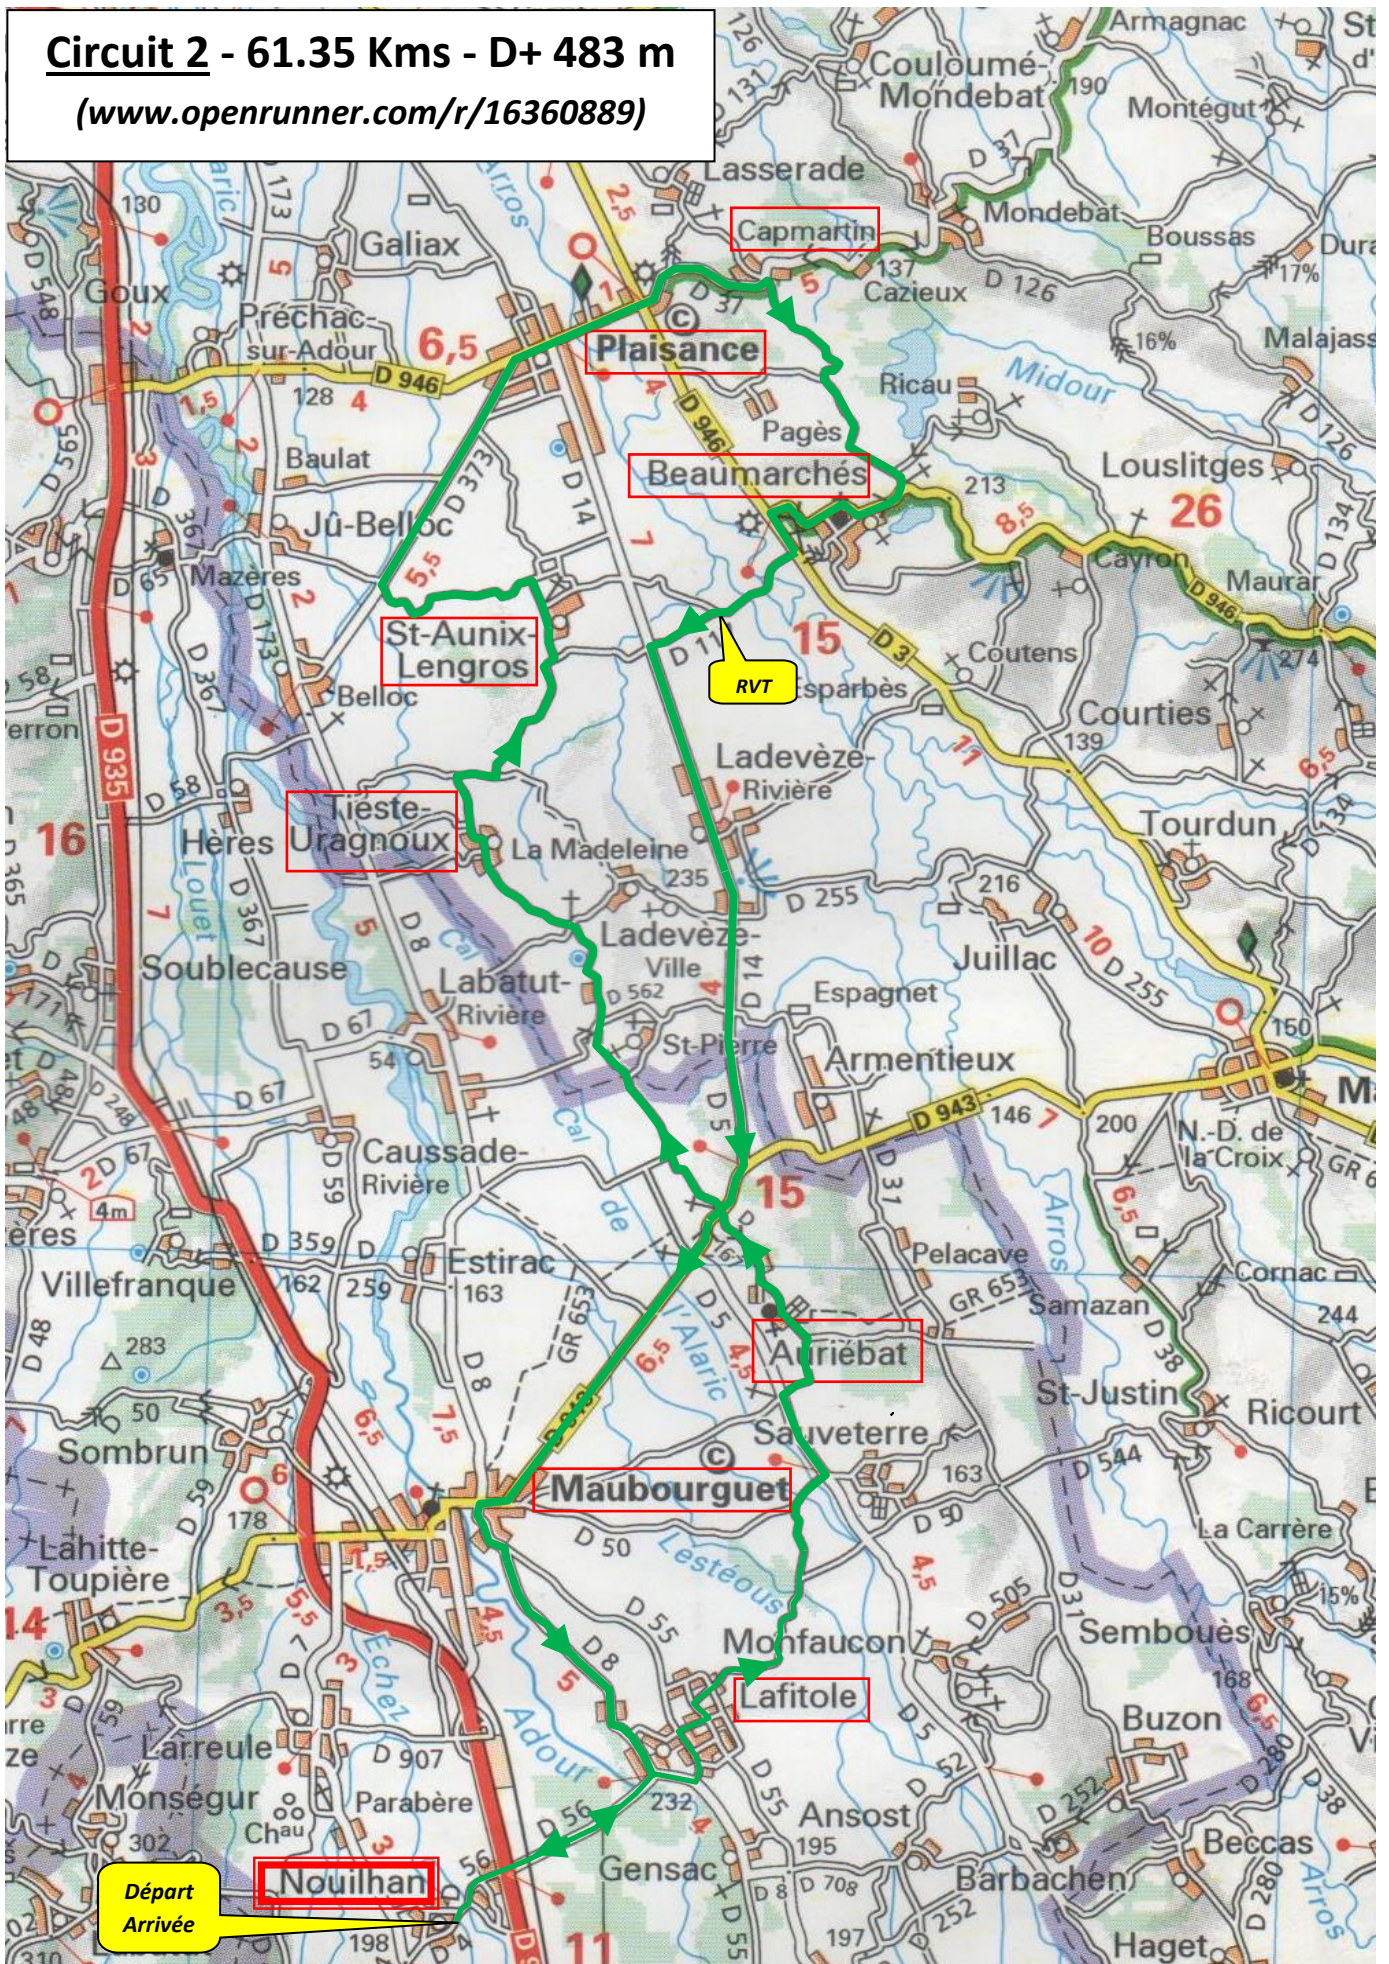

# Circuit 1 - 83.2 Kms - D+ 961 m

([www.openrunner.com/r/16360743](http://www.openrunner.com/r/16360743))

**Circuit 2 - 61.35 Kms - D+ 483 m**  
([www.openrunner.com/r/16360889](http://www.openrunner.com/r/16360889))

**Circuit 3 - 54.1 kms - D+ 263 m**

[www.openrunner.com/r/16364499](http://www.openrunner.com/r/16364499)