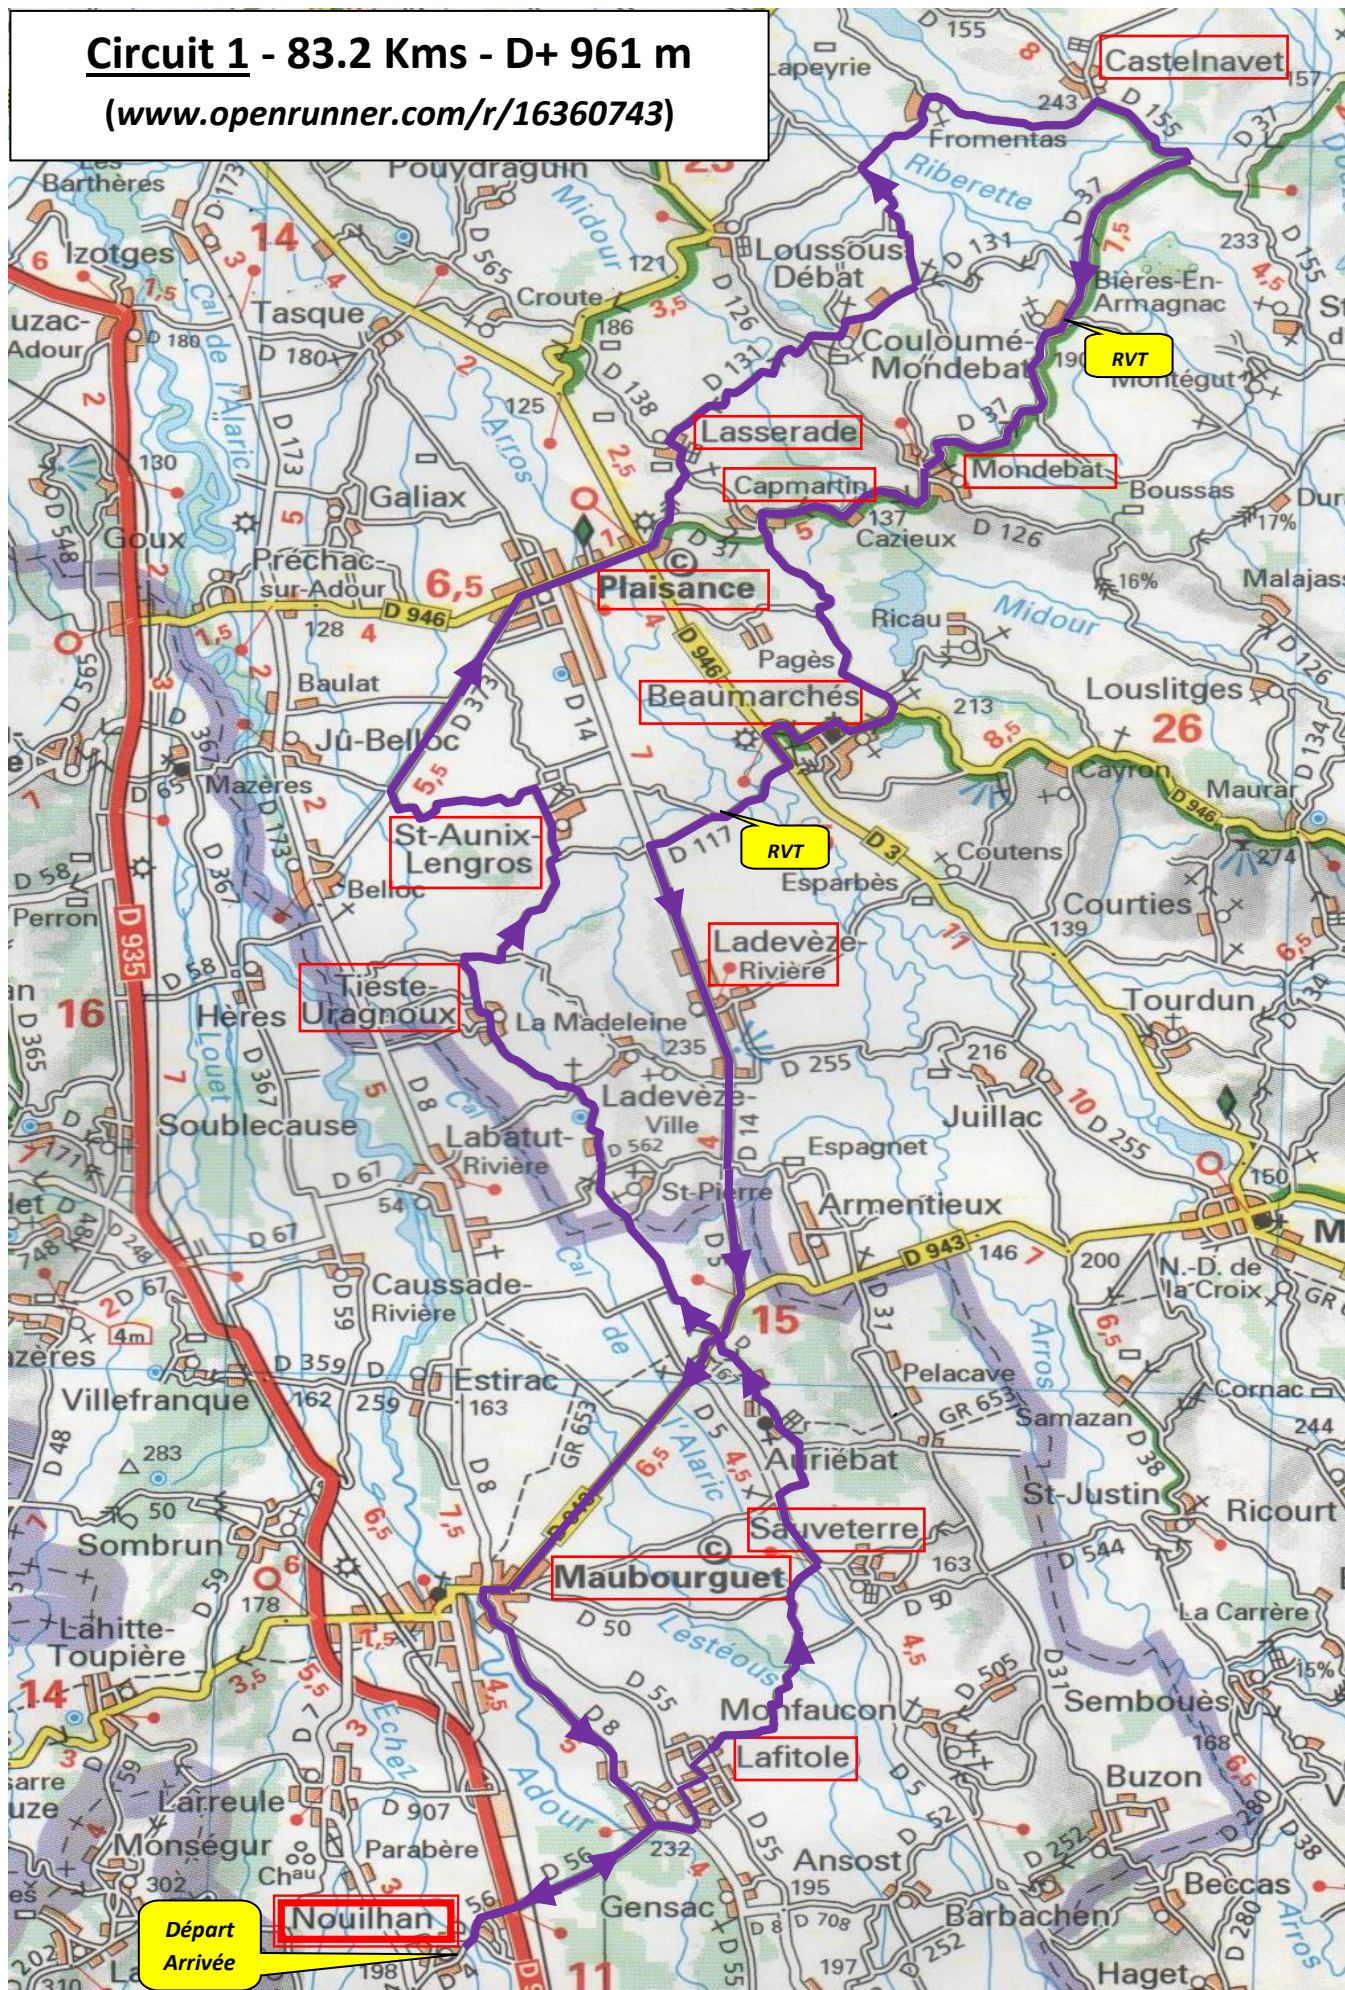

# Circuit 1 - 83.2 Kms - D+ 961 m

([www.openrunner.com/r/16360743](http://www.openrunner.com/r/16360743))

**Circuit 2 - 61.35 Kms - D+ 483 m**  
([www.openrunner.com/r/16360889](http://www.openrunner.com/r/16360889))

**Circuit 3 - 54.1 kms - D+ 263 m**

[www.openrunner.com/r/16364499](http://www.openrunner.com/r/16364499)