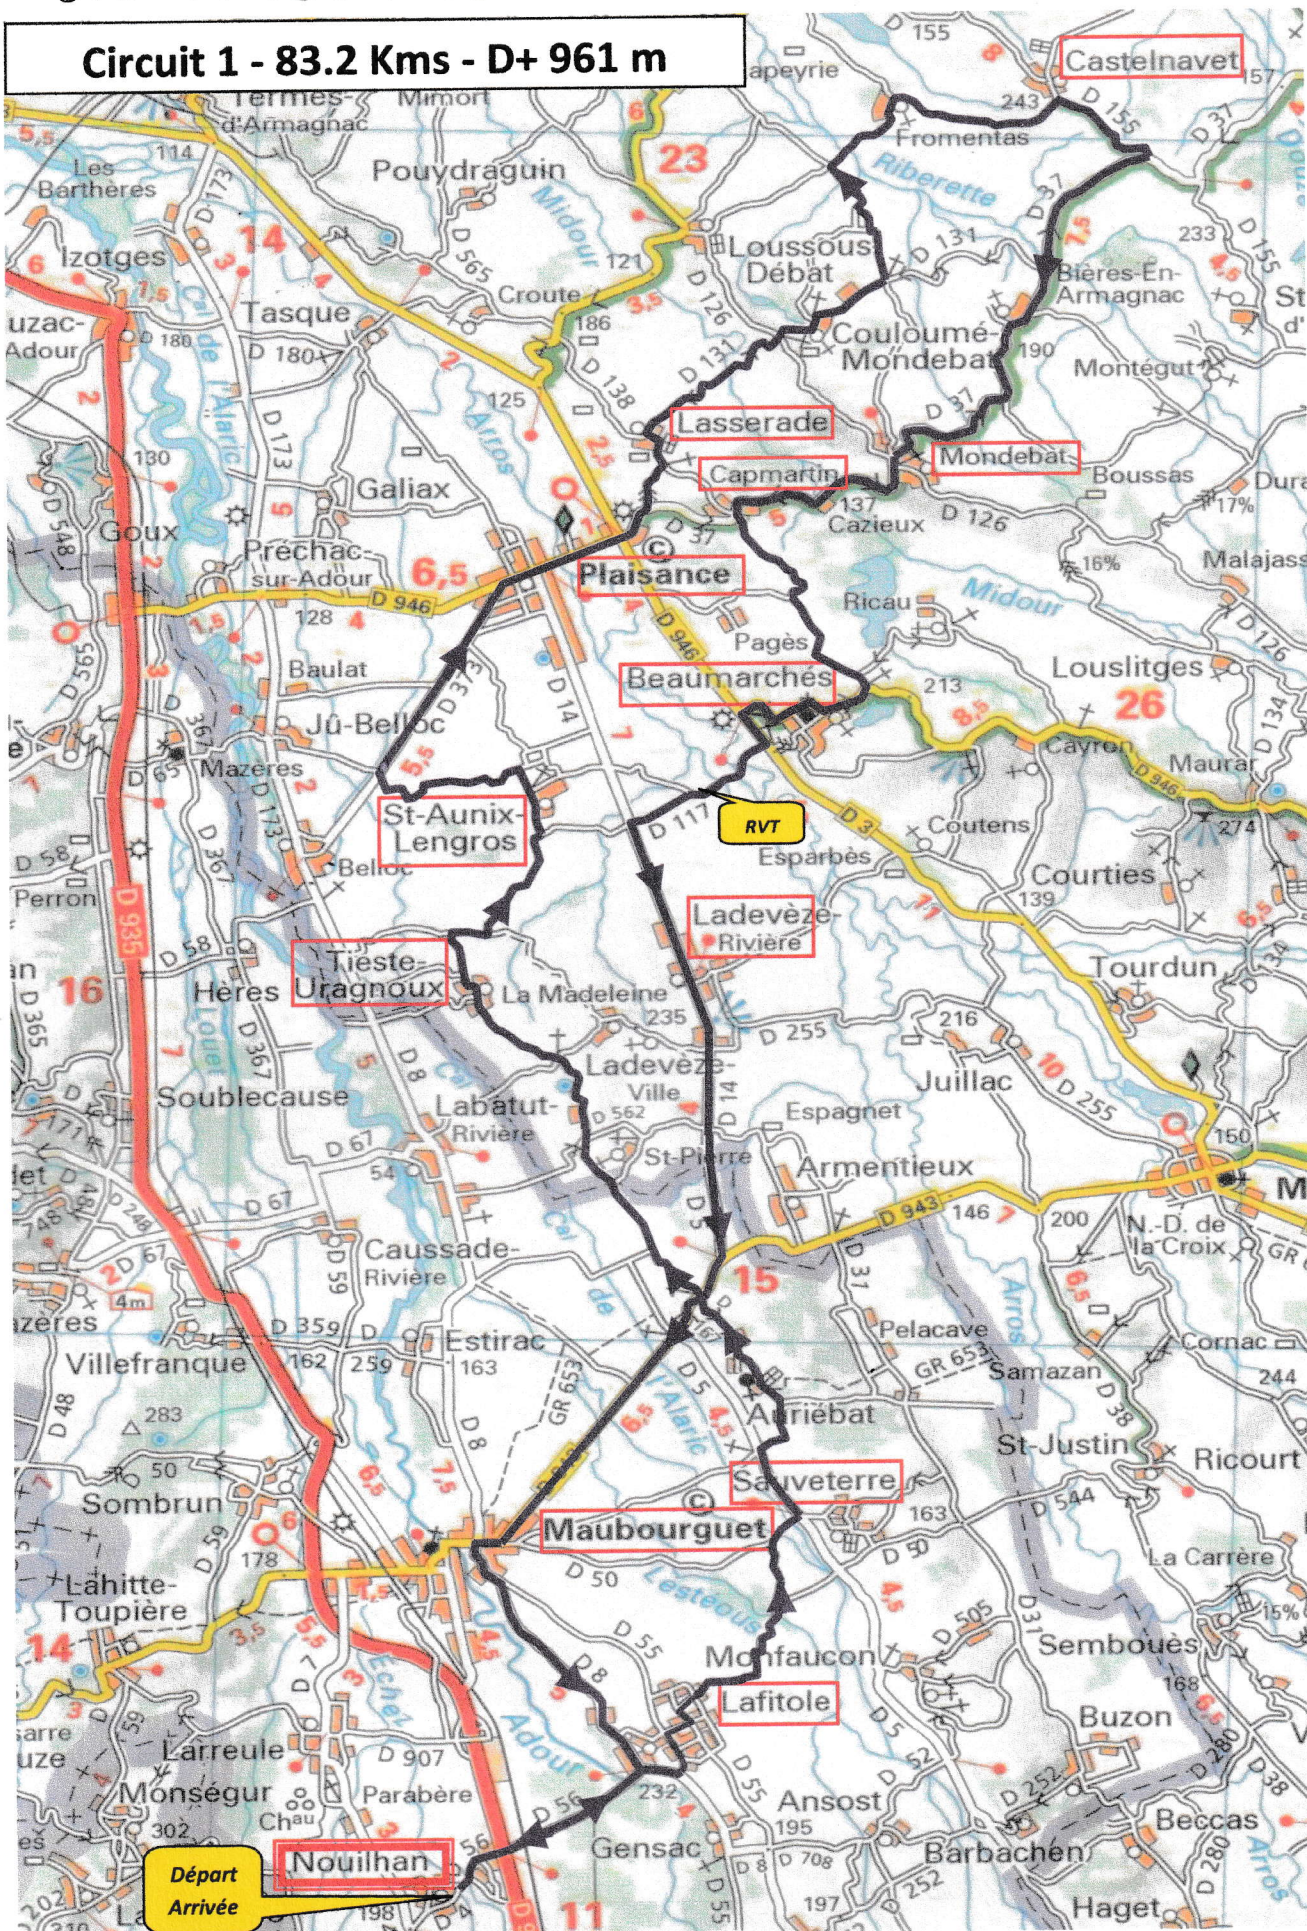

OPEN. 16360743

Circuit 1 - 83.2 Kms - D+ 961 m

OPEN. 163 08 89

Circuit 2 - 61.35 Kms - D+ 483 m

OPEN: 163 64499

Circuit 3 - 54.1 kms - D+ 263 m