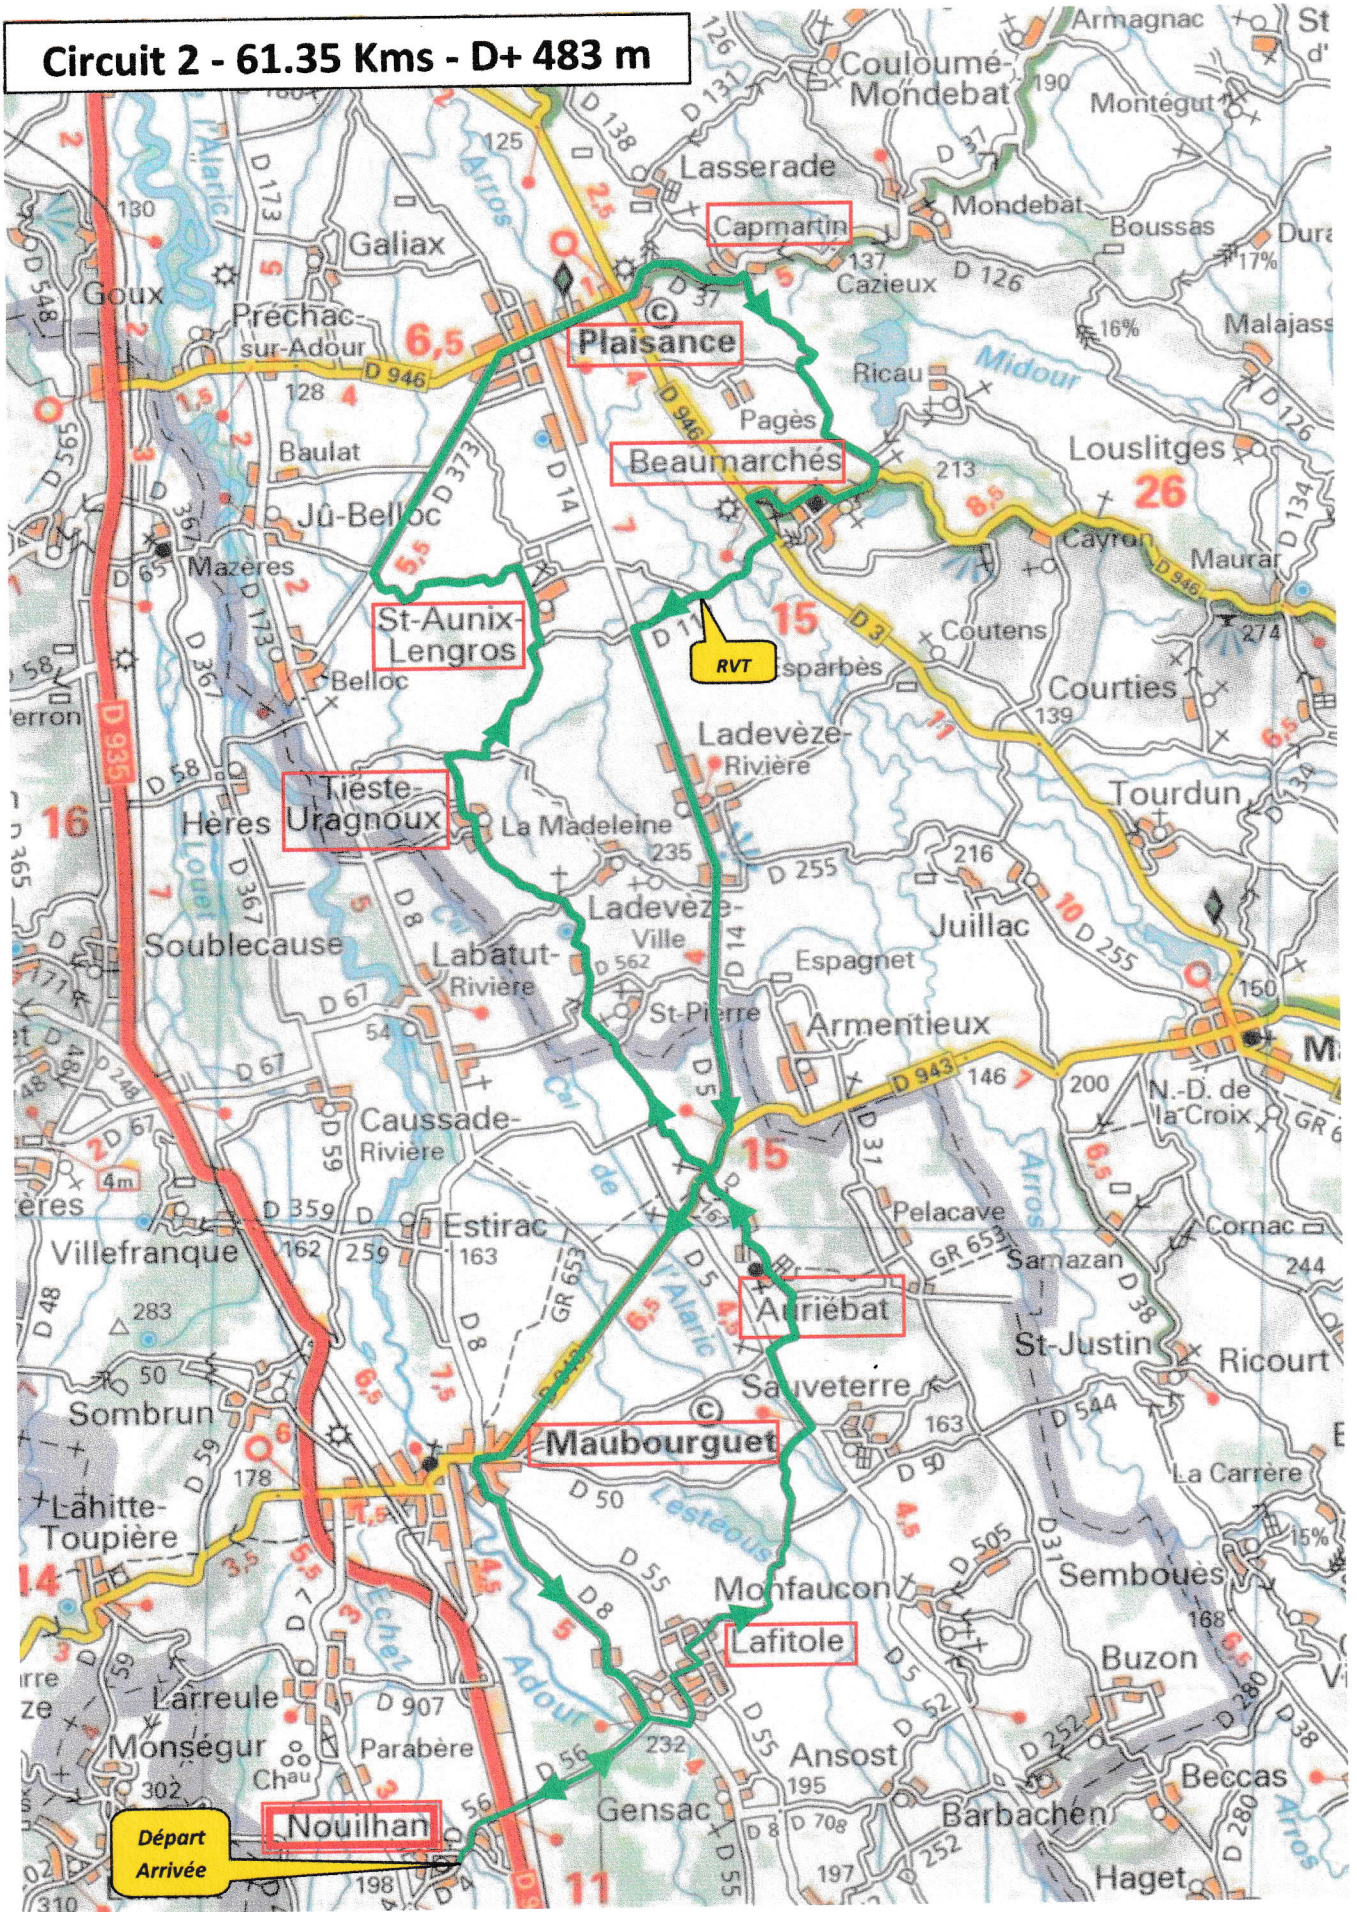

OPEN. 16360743

Circuit 1 - 83.2 Kms - D+ 961 m

OPEN. 163 08 89

Circuit 2 - 61.35 Kms - D+ 483 m

OPEN: 163 64499

Circuit 3 - 54.1 kms - D+ 263 m